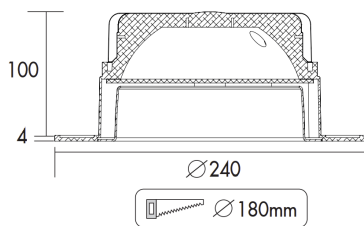

COLORS & MATERIALS

Color (Housing)	White
Material (Housing)	Aluminum
Material (Reflector)	Aluminum

DIMENSIONS

CERTIFICATES & STANDARDS

Driver certificates	CE
Fixture certificates	CE
Ingress protection	IP20 / IP44
Protection class	II
Protection class IK	02
IEC	EN IEC 62722-2-1
LM80 (TM21) L90B50 (hours)	>50,000