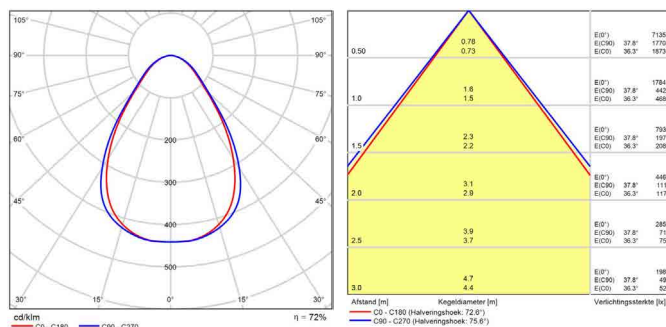

PHOTOMETRIC SPECIFICATIONS

LED DOWNLIGHT MAD0 240 25W 3000K MATT

874/2012

PRAGMALUX

All rights reserved. Pragmalux - PDL Lighting Group B.V. retains the right to modify product specifications without any prior notice or obligation and does not assume any liability for any consequences of using this document. Subject to errors and printing errors. Luminous flux tolerance: +/- 10%. Power consumption tolerance: +/- 10%.

Version: February 2021

Page 2/2